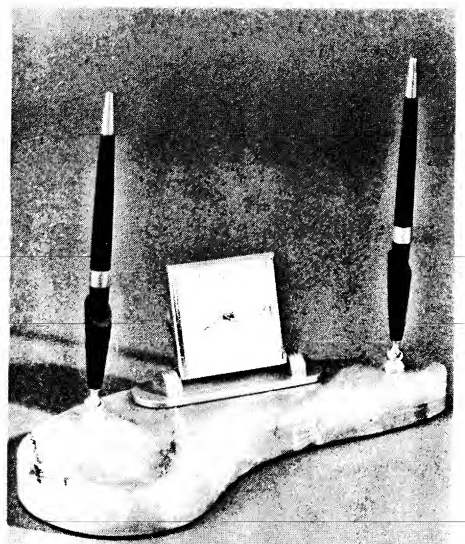

37CT - PEN BASE — AUTOMATIC TILT CALENDAR

105FC - PEN BASE — DOUBLE PEN — PLAQUE
SATIN — ROLL CALENDAR — PEN RESTS — TRAY

37RK - PEN BASE — DOUBLE PEN — SWIVEL ALARM CLOCK

612 - PEN BASE — DOUBLE PEN — PLAQUE — WIDE TRAY

39BK - PEN BASE — DOUBLE PEN — ALARM CLOCK — AUTOMATIC CALENDAR

versatile
PEN DESK SETS
for the executive

612F - PEN BASE — DOUBLE PEN — WIDE TRAY — KENNEDY — LINCOLN

104RK - PEN BASE — OVAL — DOUBLE PEN — SWIVEL ALARM CLOCK

DELUXE BALL POINT PEN

612CT - PEN BASE — DOUBLE PEN — TILT CALENDAR WIDE TRAY

410CK - PEN BASE — DOUBLE PEN — ALARM CLOCK — AUTO CAL — TRAY — FREE FORM

PARKER JOTTER

SHEAFFER DS 195

NAME BRAND PENS AVAILABLE WITH